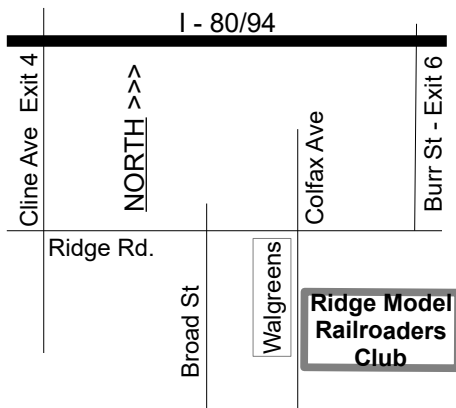

RIDGE MODEL RAILROADERS

Located at the SE corner of Colfax Ave. & Ridge Road, Griffith IN (In the basement of the Old Calumet High School Gym).

30' x 40' HO Scale Model featuring DCC controlled power, detailed scenery, operating sessions, (PLC controlled grade crossings + block detection + signaling underway), Realtime Dispatching (Future).

Open Wed. + Fri. from 7 – 9pm (except the 2nd Friday of each month).

Knock on the 2nd vinyl siding panel from the NW entrance door for admittance.

NEW! - One Month FREE Trial Membership!

Come by for a month to meet us, learn the layout and run trains, see the many facets of the hobby that you can help us with, and participate in operation sessions!