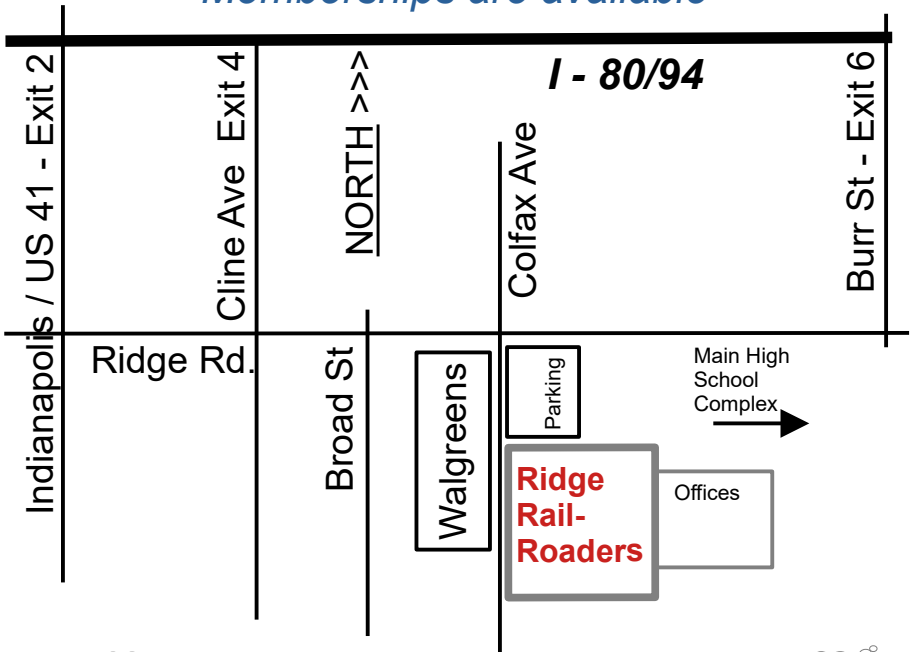

RIDGE MODEL RAILROADERS FALL 2024 OPEN HOUSE

FREE

<https://ridgerailroaders.org>

FREE

Sat. Nov. 23th from 10AM to 4PM

The SE Corner of Ridge and Colfax, Griffith, IN
in the basement of the OLD Calumet High Gym

See what we have been up to recently:

* A new refinery

FREE TRIAL MEMBERSHIPS Available! See the Website!
Patreon Memberships Available Now!

Memberships are available

FREE

Donations Welcome!

FREE